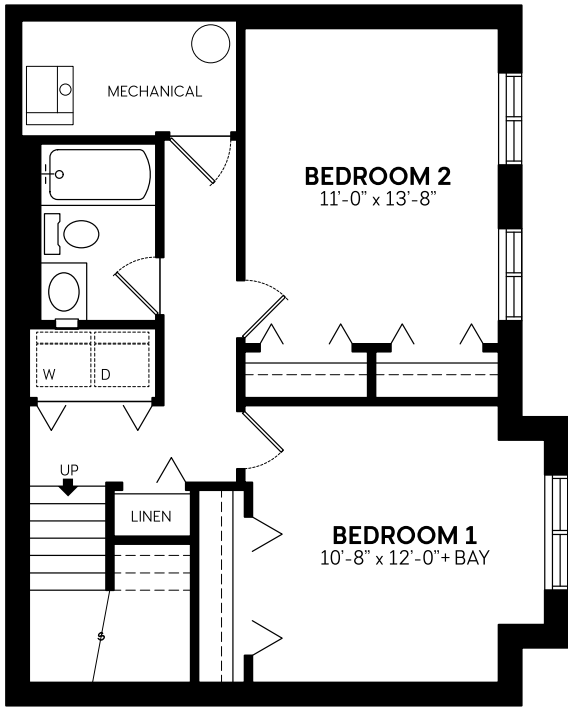

THE PARK

GARDEN HEIGHTS

GLACIER 1190 FT²

BASEMENT
THREE BEDROOM OPTION
505 FT²

BASEMENT
TWO BEDROOM OPTION
505 FT²

MAIN FLOOR
685 FT²