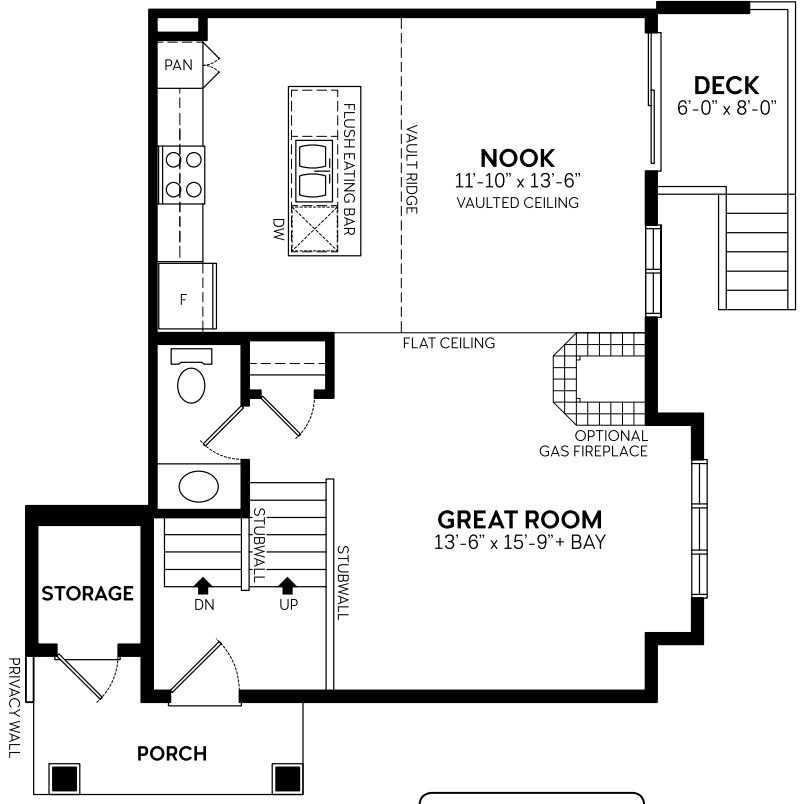

THE PARK

GARDEN HEIGHTS

GLACIER 1190 FT²

BASEMENT
THREE BEDROOM OPTION
505 FT²

BASEMENT
TWO BEDROOM OPTION
505 FT²

MAIN FLOOR
685 FT²