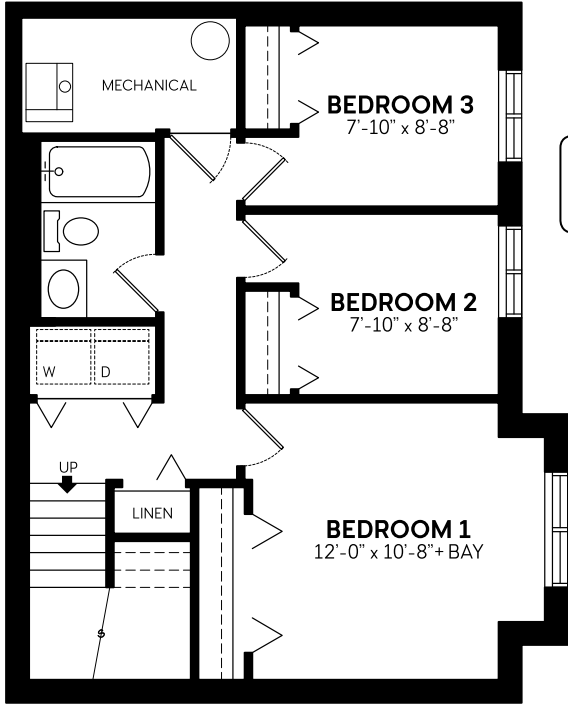

THE PARK

GARDEN HEIGHTS

GLACIER 1190 FT²

BASEMENT
THREE BEDROOM OPTION
505 FT²

BASEMENT
TWO BEDROOM OPTION
505 FT²

MAIN FLOOR
685 FT²